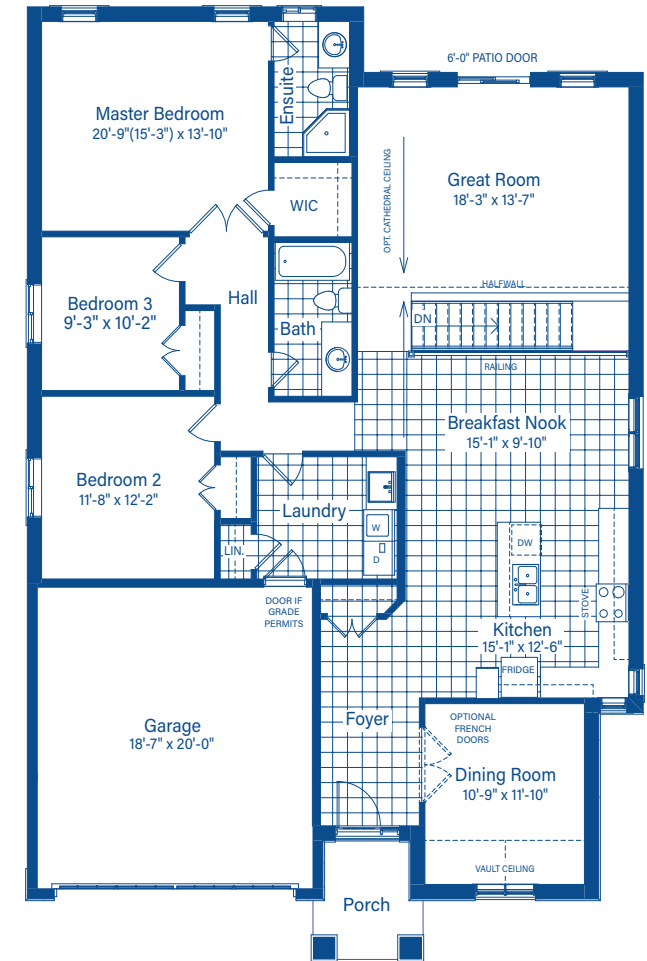

ELEVATION G

ARKWOOD

ARKWOOD

1930 SQ.FT.

ELEVATION H

DEVONLEIGH HOMES

WEB: DevonleighHomes.com

Plans and specifications are subject to change without notice.
All renderings and photographs are artist's concept. E&O.E.

BASEMENT

MAIN FLOOR

MAIN FLOOR 3 BEDROOM OPTION