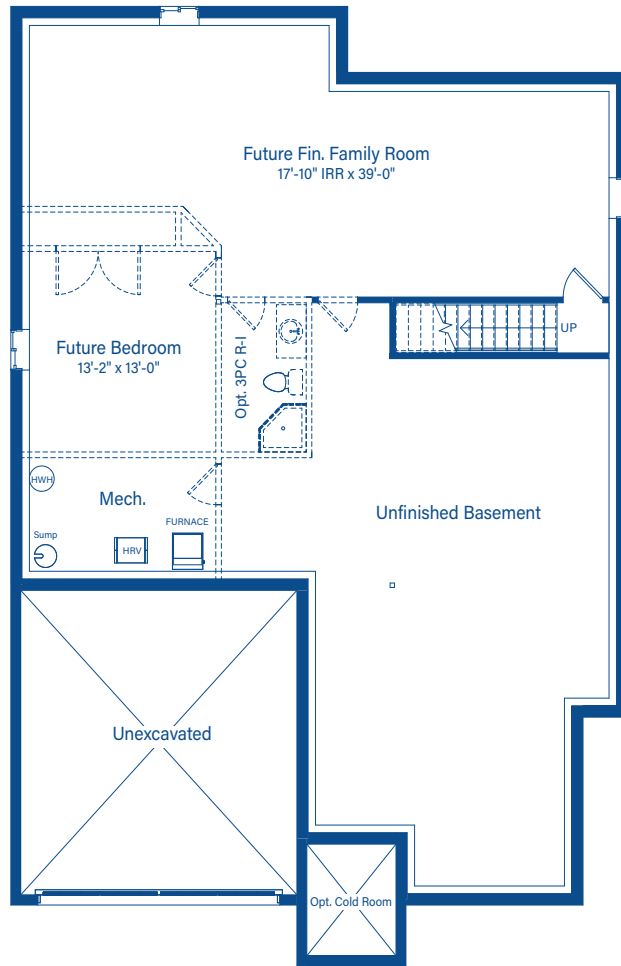

ELEVATION G

ARKWOOD

ARKWOOD

1930 SQ.FT.

ELEVATION H

DEVONLEIGH HOMES

WEB: DevonleighHomes.com

Plans and specifications are subject to change without notice.
All renderings and photographs are artist's concept. E&O.E.

BASEMENT

MAIN FLOOR

MAIN FLOOR 3 BEDROOM OPTION