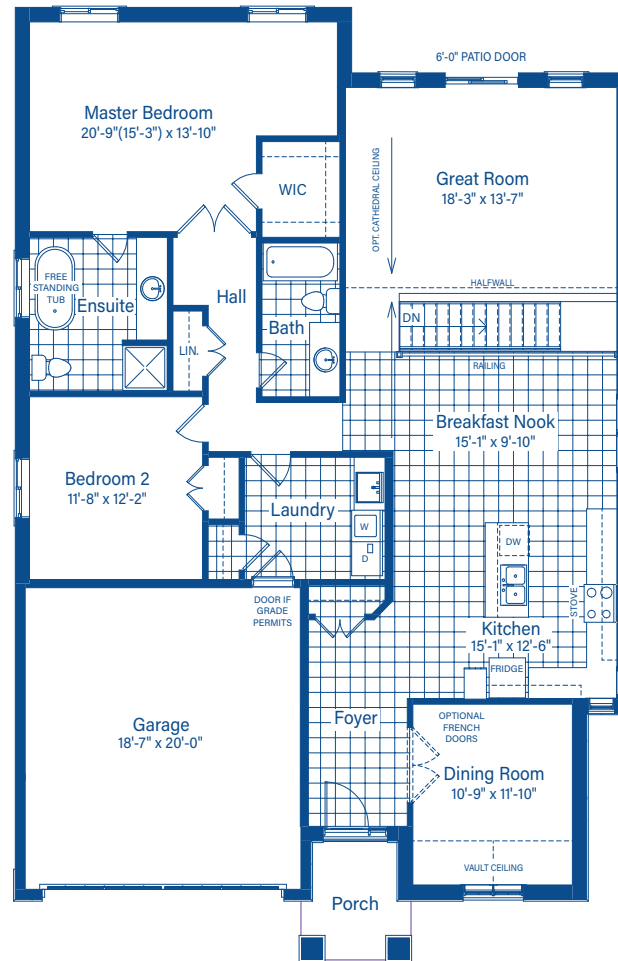

ELEVATION G

ARKWOOD

ARKWOOD

1930 SQ.FT.

ELEVATION H

DEVONLEIGH HOMES

WEB: DevonleighHomes.com

Plans and specifications are subject to change without notice.
All renderings and photographs are artist's concept. E&O.E.

BASEMENT

MAIN FLOOR

MAIN FLOOR 3 BEDROOM OPTION